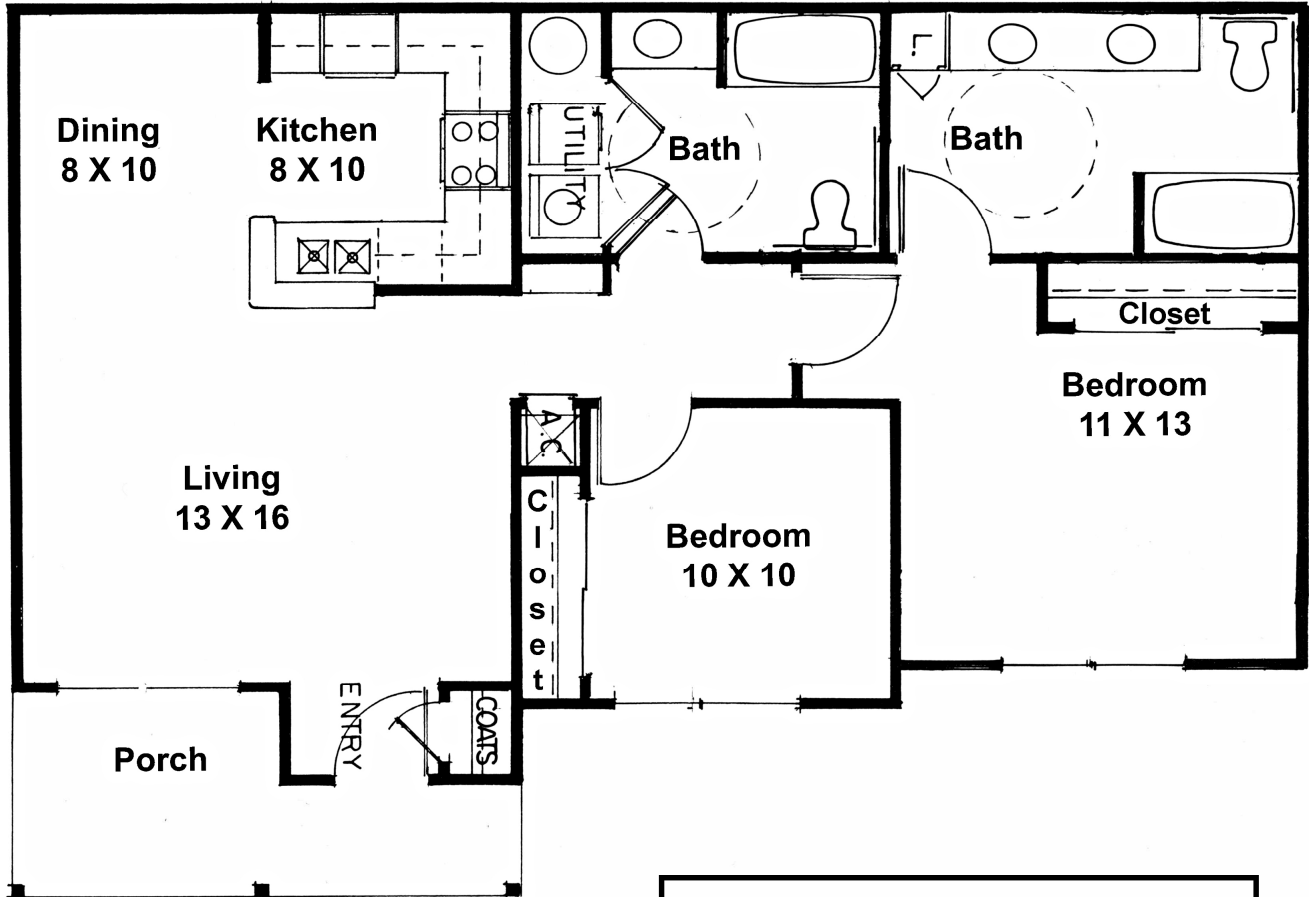

LAKE HAVEN

A SMALL VILLAGE OF SINGLE STORY
PATIO STYLE APARTMENT HOMES

2 bedroom 2 bath
1006 Square Feet
Rental Rate \$ _____

1051 FM 1266 Kemah, Texas
(281) 538-5559